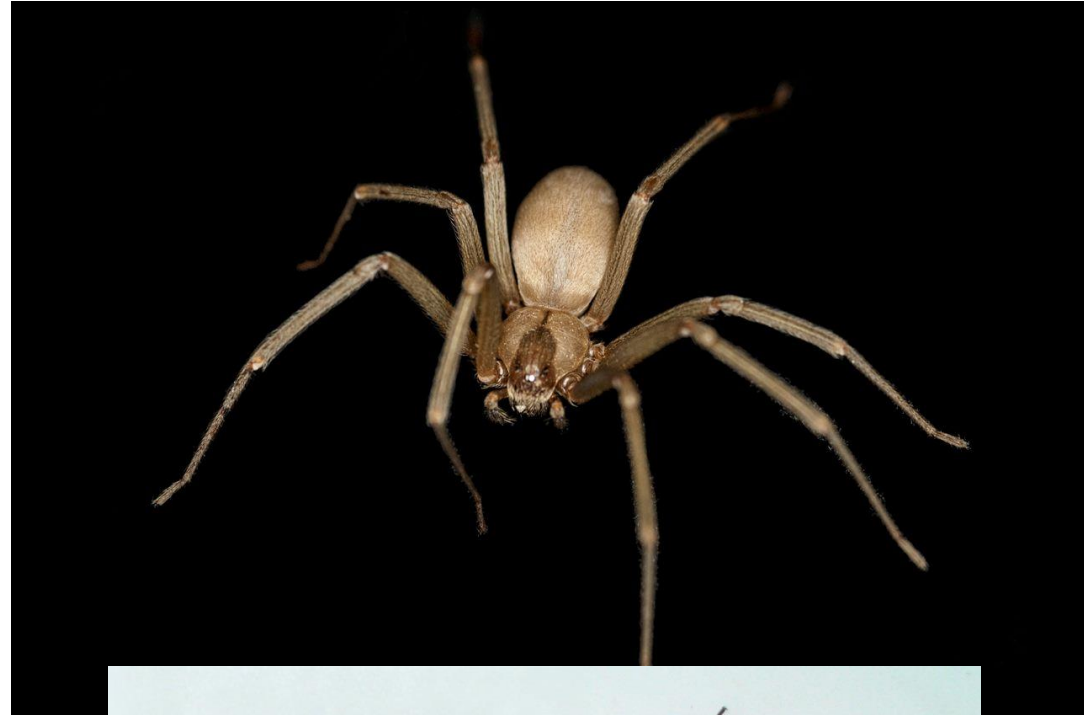

# Dangerous Spiders

In general none of the other spiders in the US will cause you much harm.

## Brown Recluse Spider *Loxosceles reclusa*, Sicariidae

By Rosa Pineda - Own work, CC BY-SA 3.0, <https://commons.wikimedia.org/w/index.php?curid=27718265>

By Br-recluse-guy - Own work, Public Domain, <https://commons.wikimedia.org/w/index.php?curid=4809041>

Note the “violin” or “fiddle” shape on the head, size, un-hairiness, etc. NOT native to SC, VERY RARE.

## Black Widow Spiders *Latrodectus* spp., Theridiidae

Note “hourglass” shape on abdomen. Size: up to ½ inch, 13 mm.