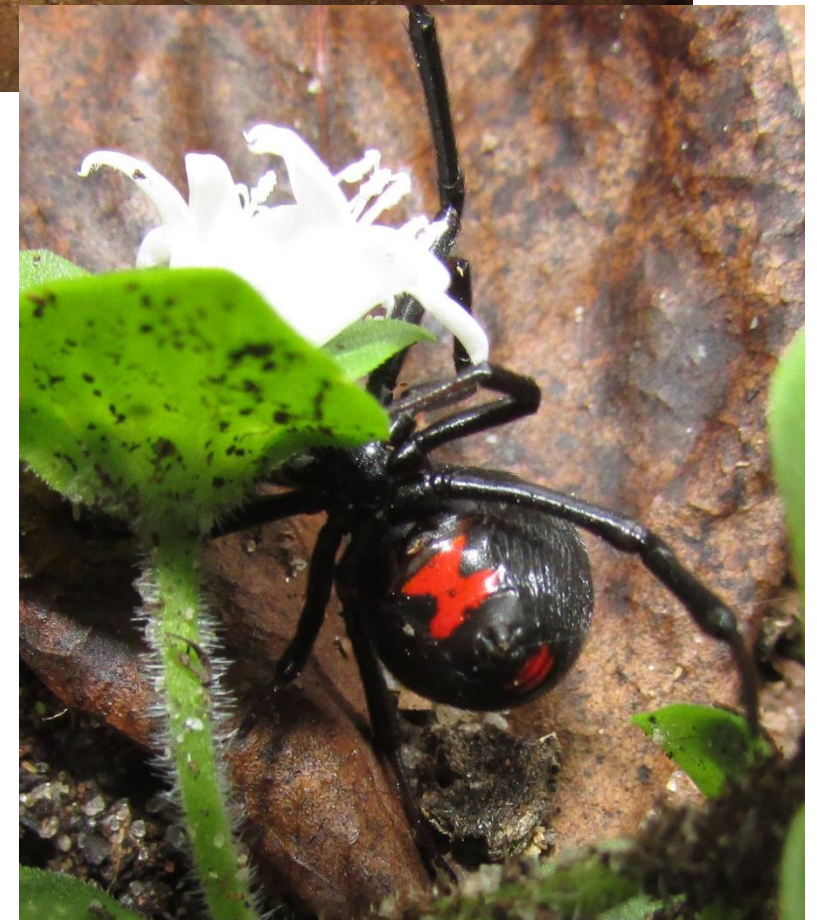

# Dangerous Spiders

In general none of the other spiders in the US will cause you much harm.

## Brown Recluse Spider *Loxosceles reclusa*, Sicariidae

By Rosa Pineda - Own work, CC BY-SA 3.0, <https://commons.wikimedia.org/w/index.php?curid=27718265>

By Br-recluse-guy - Own work, Public Domain, <https://commons.wikimedia.org/w/index.php?curid=4809041>

Note the “violin” or “fiddle” shape on the head, size, un-hairiness, etc. NOT native to SC, VERY RARE.

## Black Widow Spiders *Latrodectus* spp., Theridiidae

Note “hourglass” shape on abdomen. Size: up to ½ inch, 13 mm.